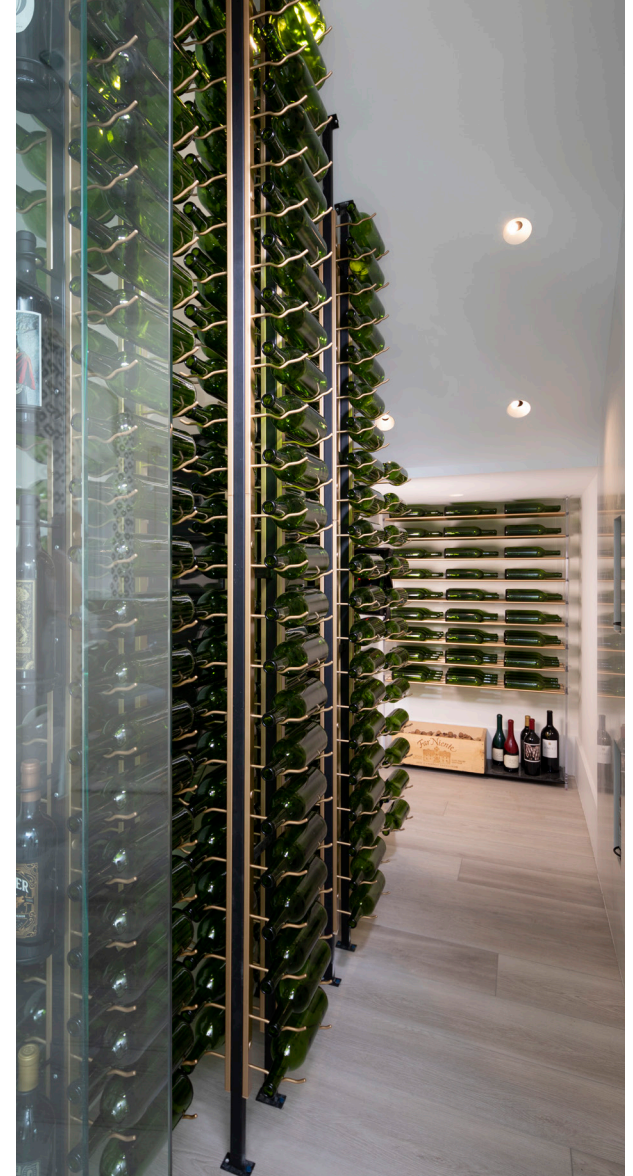

Details:

W Series Wine Rack with Frames and Angled mounting

Evolution Wine Tower (custom)

W Series Perch

Various Depths

400 Bottles

Two-tone Golden Bronze Luxe and

Matte Black finishes

Design: Envy Homes

The New American Remodel 2022

Winter Park, FL

With a chic, framed iron glass wall at the entrance, the wine cellar becomes the star of the '22 Remodel while providing ample bottle storage to the wet bar. A skinny layout required the slimmest wine rack to allow for beautiful visuals and function.